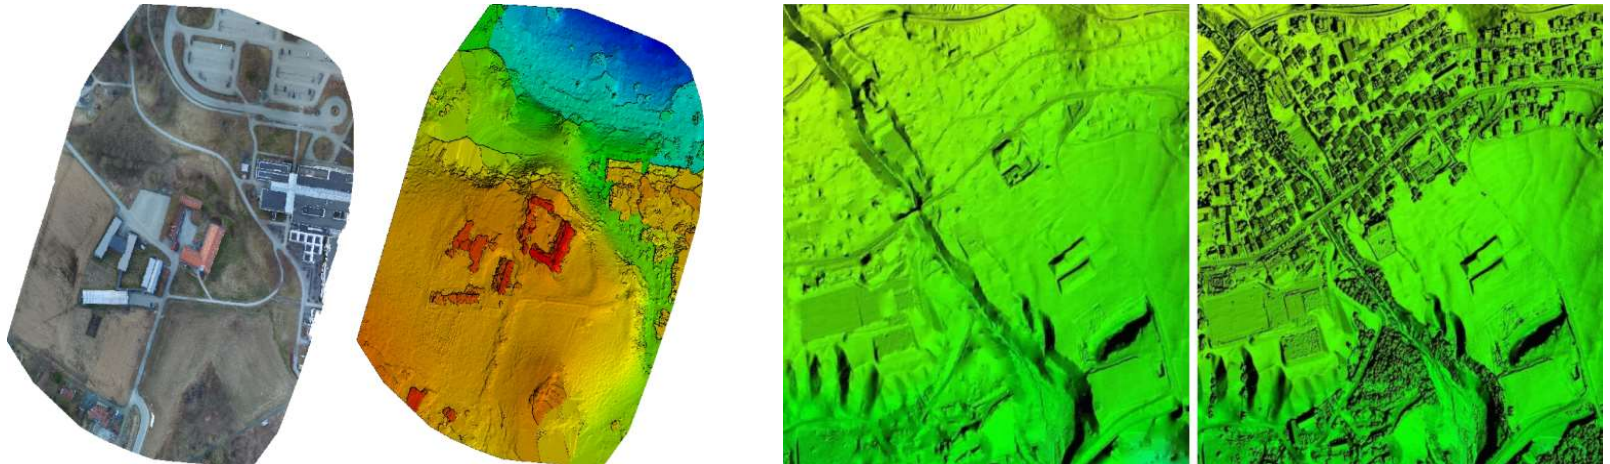

# Key Service features

our services and marketplace

---

- **TOTAL STATION AND DGPS TOPOGRAPHY SURVEY**

- **ESTABLISHMENT OF GROUND CONTROL POINTS (GCP'S)**

# Key Service features

our services and marketplace

- **ORTHOMOSAIC / PHOTOGRAPHIC MAPS**

- **DIGITAL ELEVATION MODELS**

- **3D POINT CLOUD MODELS**

**THERMAL/ INFRARED INSPECTION REPORTS**

- **Agriculture farm analysis**

## ❖ Following are some of our already done works

- Establishment of Ground Control Points for Drone Survey of various mines
  - Establishment of Ground Control Points for Drone Survey of a 15 hector Land at Kekri ( District – Ajmer)
  - Drone Survey Work for various colonies
  - Various Boundary survey, topography survey and PT survey works
  - DGPS survey for 90A purposes
  - Various Colony Surveys and respective stack out and demarcations
- And many more.....