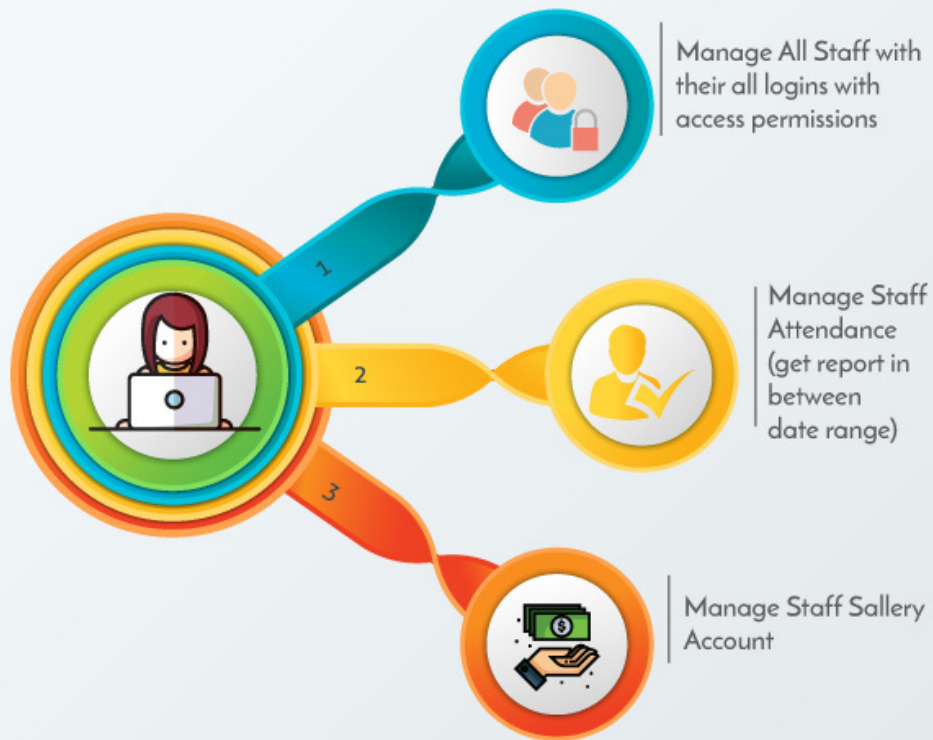

## ENQUIRY MANAGEMENT

Manage All  
Student Enquiry

Manage Enquiry  
Followups

Direct Admission  
from Enquiry

Import excel  
support for enquiry

## STUDENT MANAGEMENT

MANAGE ALL  
STUDENT'S WITH  
TRIAL & ADMIT  
OPTION

STUDENT  
TIMELINE  
OVERVIEW

STUDENT  
ATTENDANCE

PASSOUT  
STUDENT  
RECORDS

## FEE MANAGEMENT

STUDENT COURSE FEE  
WITH ANY EXTRA CHARGES  
(FINE OR ANYTHING ELSE)

FEE REMINDERS

PUSH NOTIFICATION  
FOR FEE REMINDERS  
IN MOBILE APP

## STAFF MANAGEMENT