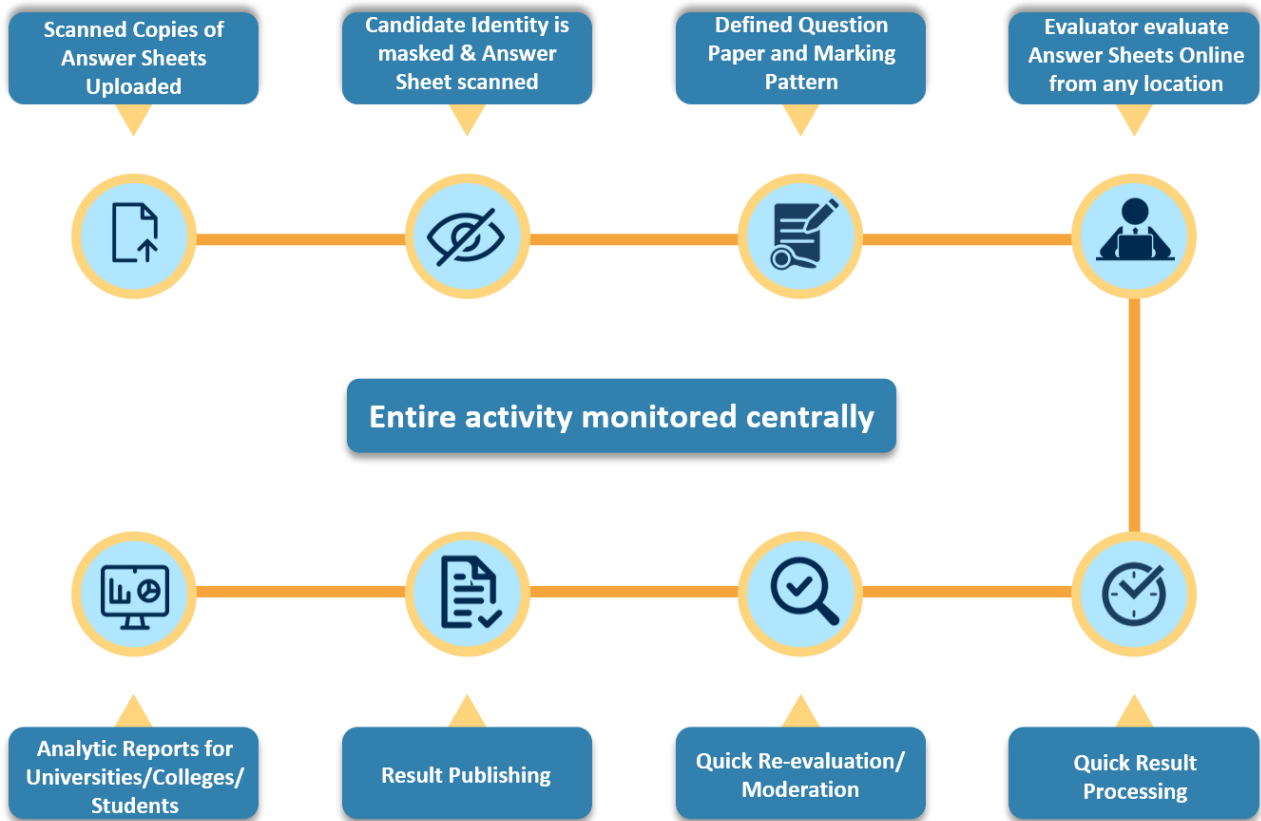

bdm@gmail.com | +91 7888834275 | www.veritos.in

EASE

Electronic Answer Sheet Evaluation

The Electronic Answer Sheet Evaluation is a revolutionary online platform enabling examination bodies to get the electronic evaluation done without any hassle of physical logistics of answer sheets with the help of modern-edge technology. The conventional process being followed by the universities is time-consuming and less secure. The Electronic Answer Sheet Evaluation process allows onscreen evaluation instead of physical evaluations of answer sheets. This system will convert the physical answer sheets into high-resolution digital copies with the help of high-speed and advance scanning equipment.

The evaluators will be able to evaluate the answer sheets using hi-tech and user-friendly software secured with login IDs and OTP. The EASE process not only saves the logistics cost but also save huge time in preparing the result.

Flow of Electronic Answer Sheet Evaluation

Glimpse of Electronic Answer Sheet Evaluation

The screenshot shows the interface of the Examination Evaluation System. It displays a list of questions on the left, a central area for handwritten answers, and a right-hand panel for marking and status. The system includes features like auto-calculation of total marks and page numbering.

Maintains the originality of the answer sheet

Onscreen Annotations for Evaluation

High Speed & High-Resolution Scanner

Reduce the cost of the Logistics

Auto Calculation of Scores

Improve Transparency

Moderation & Quick Result Processing