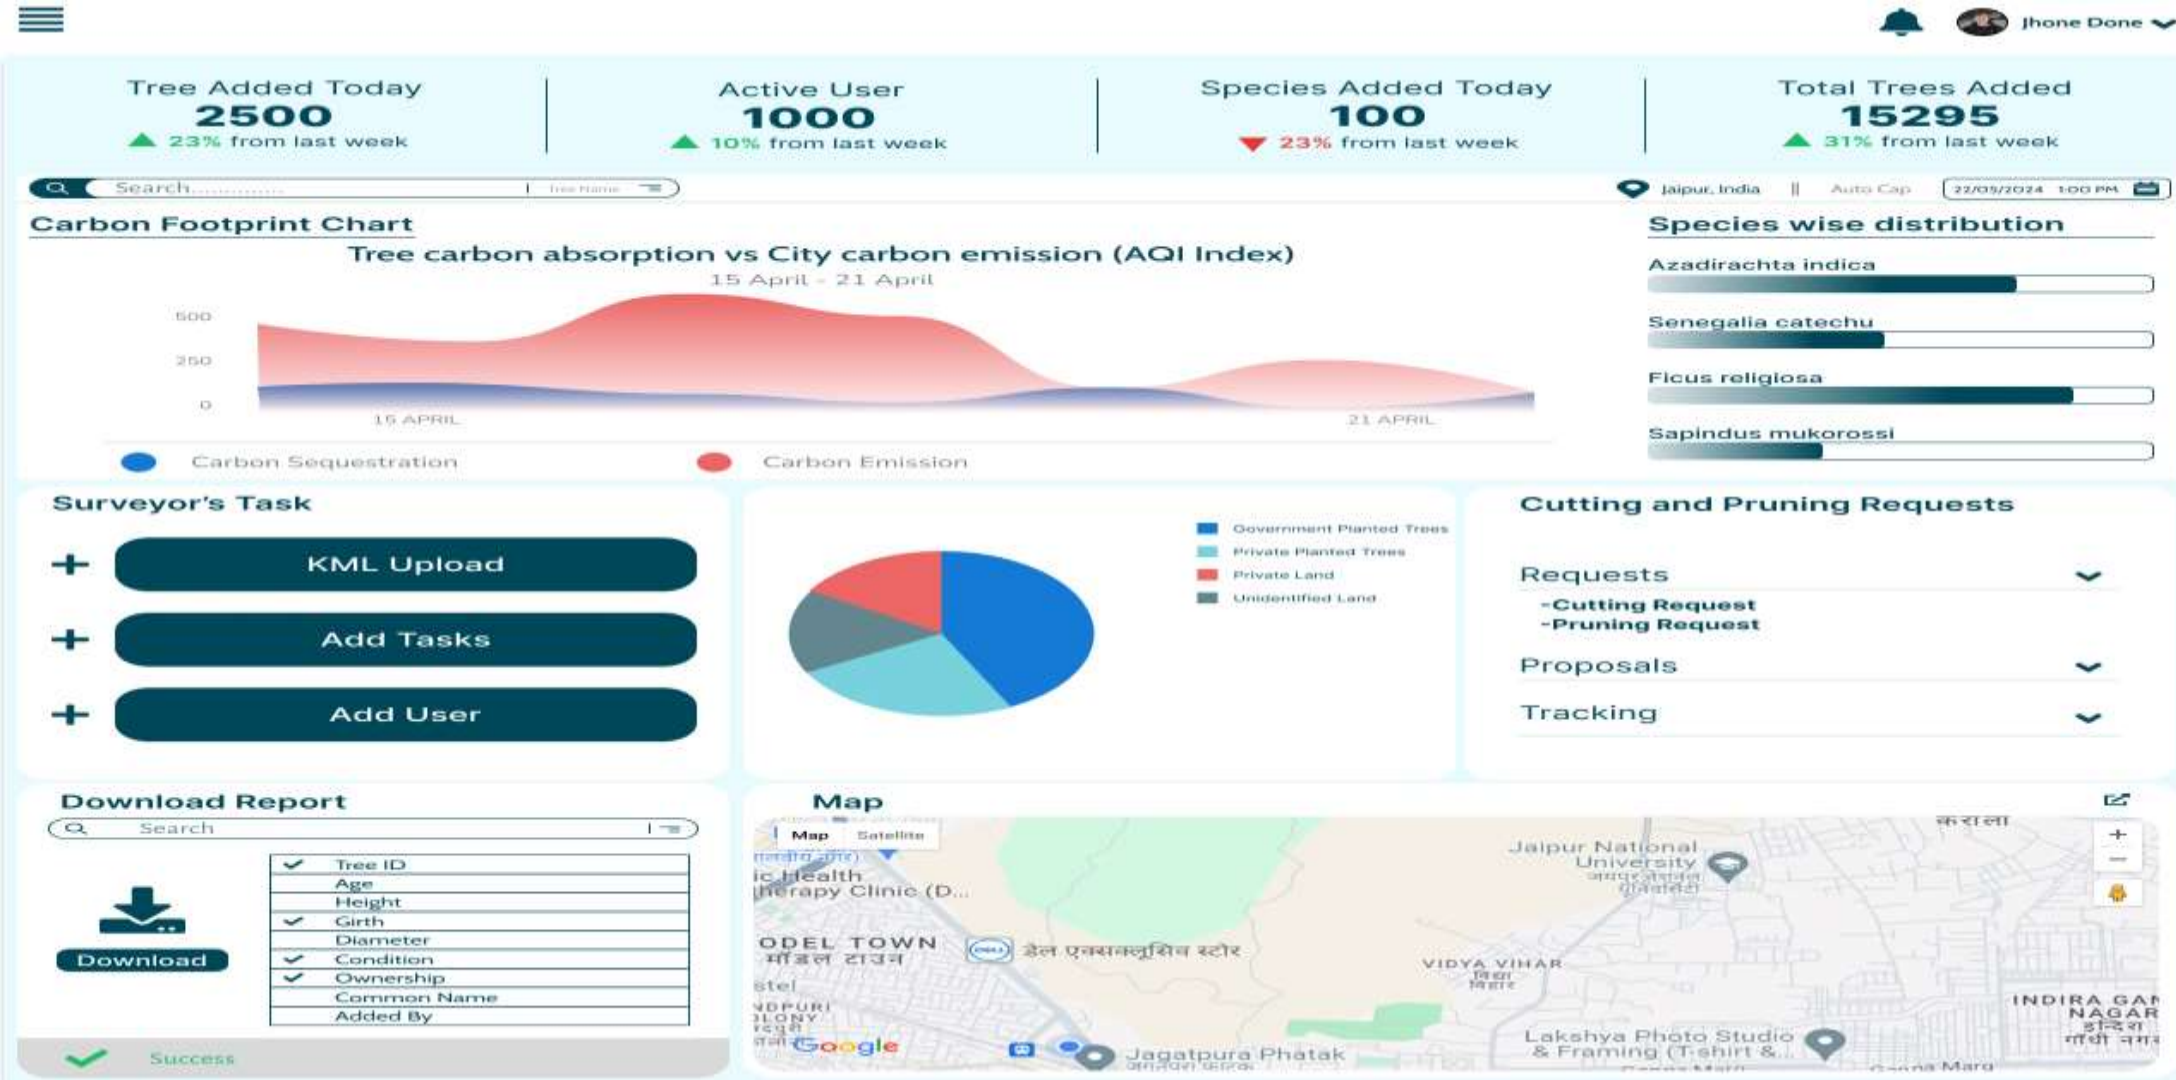

Dashboard

Geo Tree Dashboard provides a comprehensive overview of tree data, including condition, height, girth, and precise location. This interactive tool allows for efficient monitoring and management of tree health and distribution.

Scan Qr Code:

Upon scanning, a form for entering tree details, including condition, height, girth, and location, will automatically open.

This streamlined process ensures quick and accurate data collection for each tree.

Geo Tree Web Portal for Plantation Monitoring

Tree Census Portal.

[Sign up](#)

[Log in](#)

Welcome to the Tree Census Portal! Explore comprehensive data on urban trees to track populations, health, and species diversity. Empowering communities with vital information for urban planning, environmental management, and conservation. Join us in nurturing greener cities!

[Login Now](#)

Authentication Process

Dashboard: The dashboard offers an overview of tree planting activities with key metrics, interactive charts, and tools for surveyor tasks and report generation. It also includes a map for visualizing tree locations.