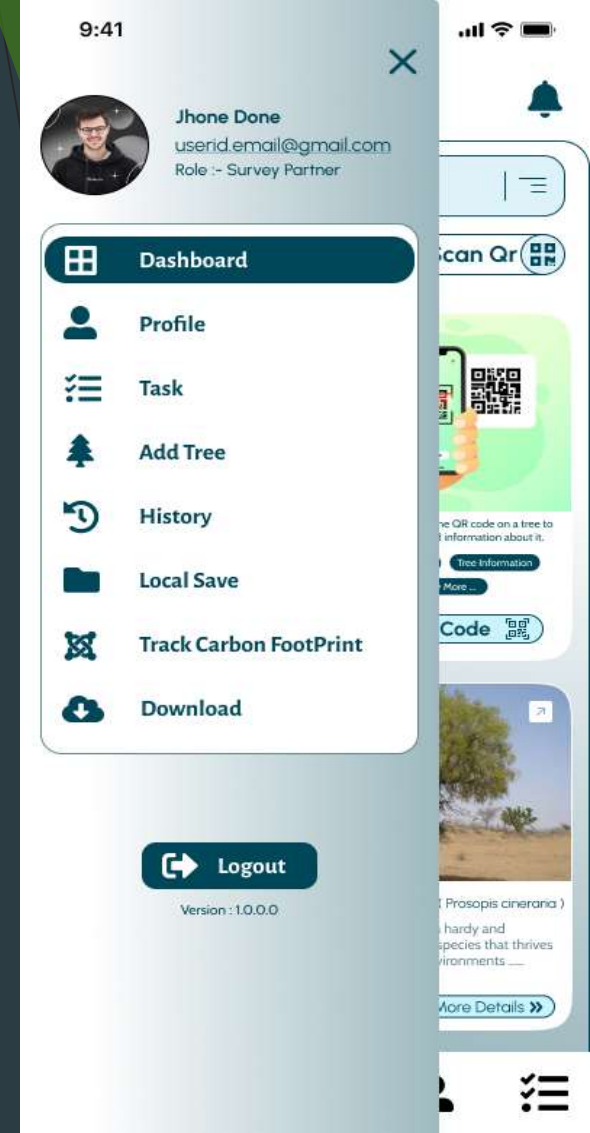

Dashboard

Geo Tree Dashboard provides a comprehensive overview of tree data, including condition, height, girth, and precise location. This interactive tool allows for efficient monitoring and management of tree health and distribution.

Scan Qr Code:

Upon scanning, a form for entering tree details, including condition, height, girth, and location, will automatically open.

This streamlined process ensures quick and accurate data collection for each tree.

To enter tree details, record information such as the condition, height, girth, and location of each tree. Present these details clearly to provide a comprehensive understanding of the tree's characteristics.