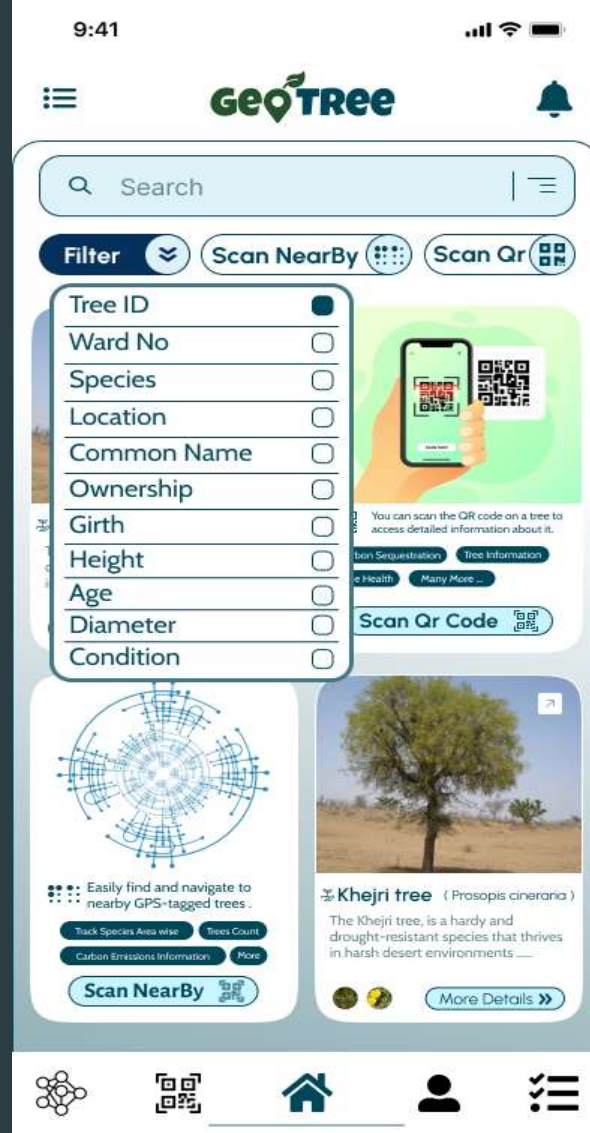

Dashboard

Geo Tree Dashboard provides a comprehensive overview of tree data, including condition, height, girth, and precise location. This interactive tool allows for efficient monitoring and management of tree health and distribution.

Scan Qr Code:

Upon scanning, a form for entering tree details, including condition, height, girth, and location, will automatically open.

This streamlined process ensures quick and accurate data collection for each tree.

To enter tree details, record information such as the condition, height, girth, and location of each tree. Present these details clearly to provide a comprehensive understanding of the tree's characteristics.

Geo Tree Web Portal for Plantation Monitoring

Tree Census Portal.

[Sign up](#)

[Log in](#)

Welcome to the Tree Census Portal! Explore comprehensive data on urban trees to track populations, health, and species diversity. Empowering communities with vital information for urban planning, environmental management, and conservation. Join us in nurturing greener cities!