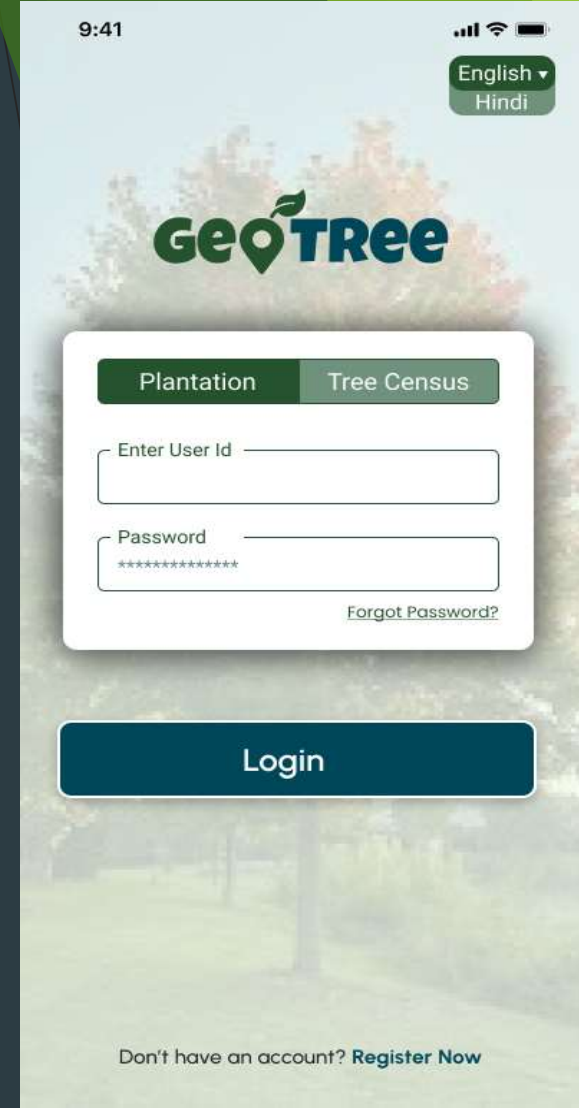

Geo Tree App for Plantation Monitoring

Authentication Process

Select Site

Land Ownership

Select Land Ownership 

Government

Private

Select Land