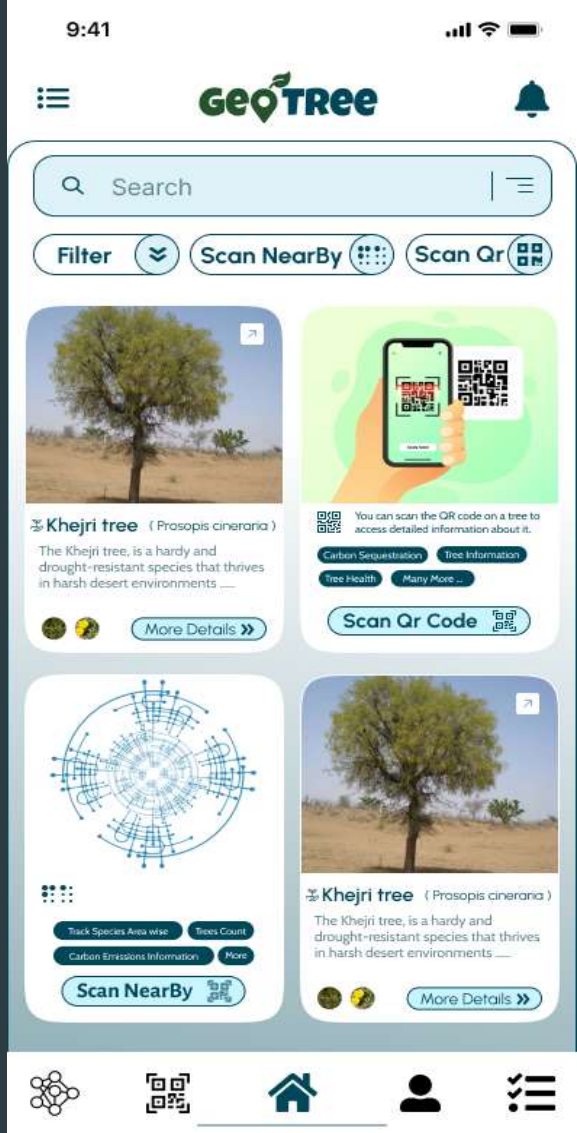

Dashboard

Geo Tree Dashboard provides a comprehensive overview of tree data, including condition, height, girth, and precise location. This interactive tool allows for efficient monitoring and management of tree health and distribution.

Scan Qr Code:

Upon scanning, a form for entering tree details, including condition, height, girth, and location, will automatically open.

This streamlined process ensures quick and accurate data collection for each tree.

To enter tree details, record information such as the condition, height, girth, and location of each tree. Present these details clearly to provide a comprehensive understanding of the tree's characteristics.

Geo Tree Web Portal for Plantation Monitoring

Tree Census Portal.

[Sign up](#)

[Log in](#)

Welcome to the Tree Census Portal! Explore comprehensive data on urban trees to track populations, health, and species diversity. Empowering communities with vital information for urban planning, environmental management, and conservation. Join us in nurturing greener cities!