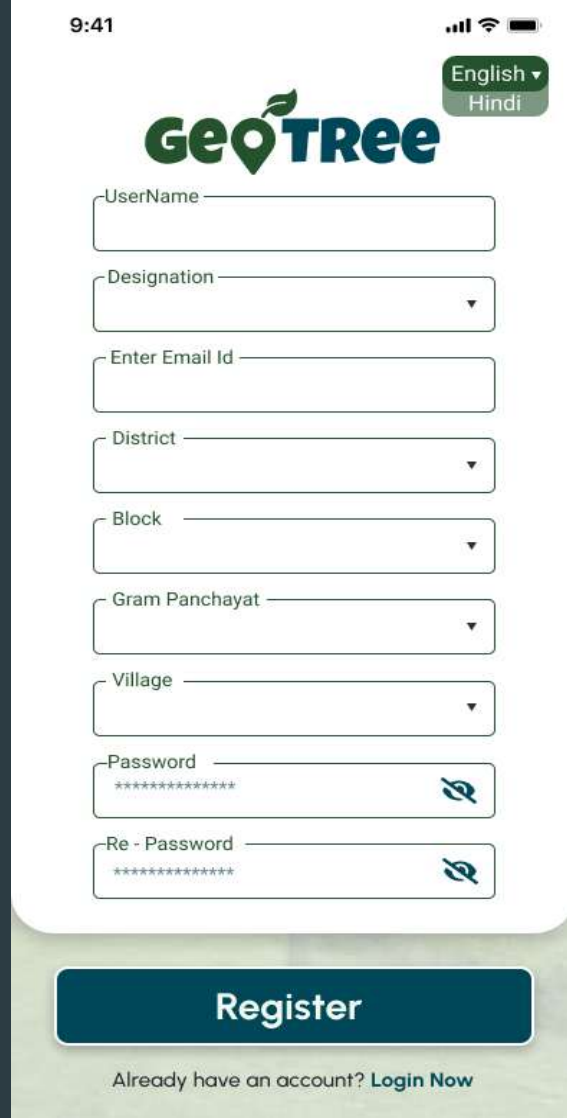

Geo Tree App for Plantation Monitoring

Authentication Process

Select Site

Land Ownership

Select Land Ownership 

Government

Private

Select Land

Dashboard

Geo Tree Dashboard provides a comprehensive overview of tree data, including condition, height, girth, and precise location. This interactive tool allows for efficient monitoring and management of tree health and distribution.