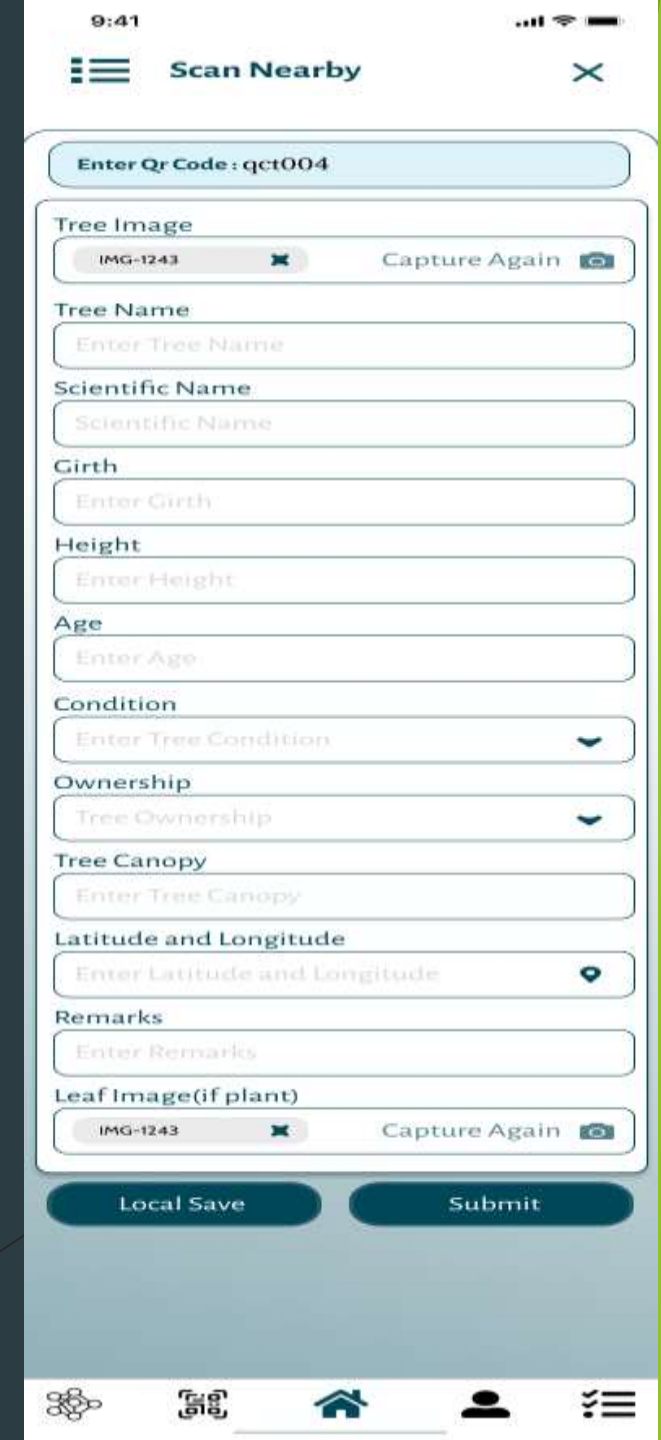

Weeding

Hoeing

Date of Activity

Select Activity Date 

Photo of Activity

IMG-1243  Capture Again 

Update

Plantation Process

Dashboard

Geo Tree Dashboard provides a comprehensive overview of tree data, including condition, height, girth, and precise location. This interactive tool allows for efficient monitoring and management of tree health and distribution.

Scan Qr Code:

Upon scanning, a form for entering tree details, including condition, height, girth, and location, will automatically open.

This streamlined process ensures quick and accurate data collection for each tree.

To enter tree details, record information such as the condition, height, girth, and location of each tree. Present these details clearly to provide a comprehensive understanding of the tree's characteristics.