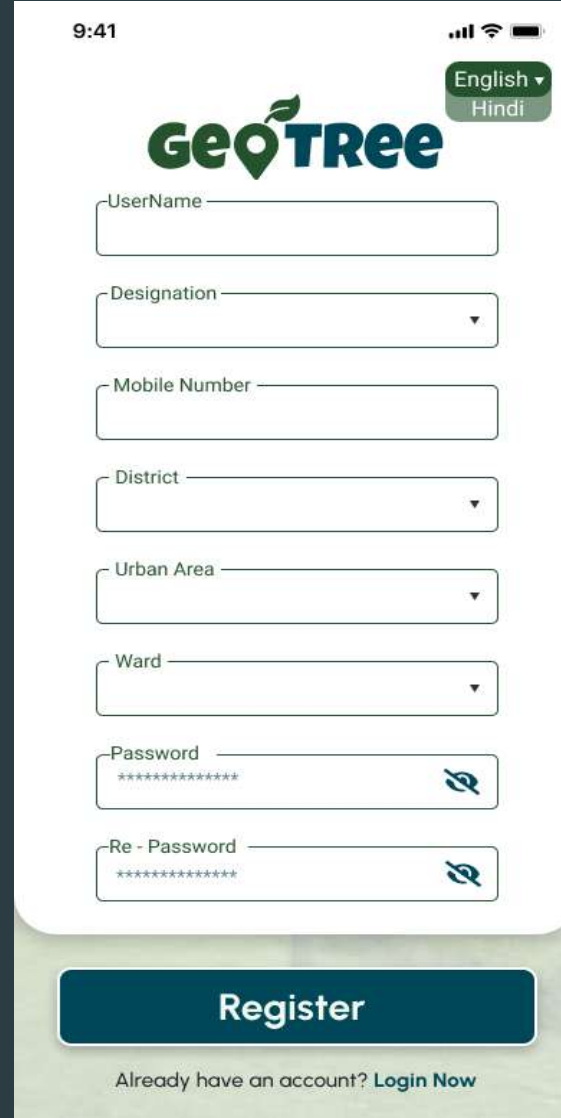

Geo Tree App for Plantation Monitoring

Authentication Process

Select Site

Land Ownership

Select Land Ownership 

Government

Private

Select Land

Dashboard

Geo Tree Dashboard provides a comprehensive overview of tree data, including condition, height, girth, and precise location. This interactive tool allows for efficient monitoring and management of tree health and distribution.